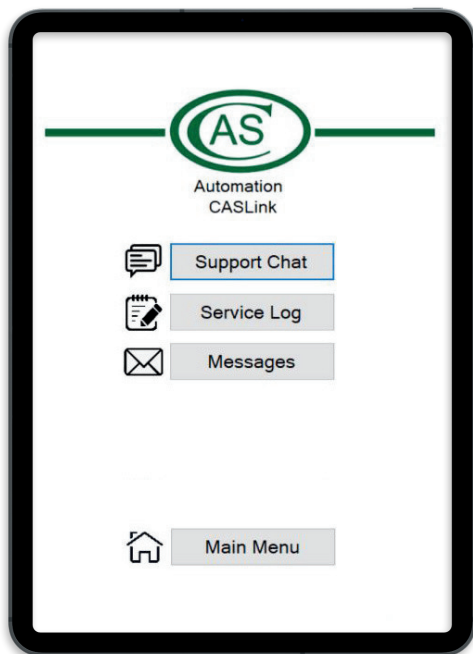

UPGRADE YOUR DRYER TO A SMART DRYER

PLATINUM+ FEATURES:

- Integrated DryerMaster Moisture Control
- SMS Text Alerts
- Advanced Data Collection
- Temp+ Automatic Control
- Pause/Resume Function
- Warmup/Cool-Down Feature
- On Screen Diagnostics
- Bin Inventory Management
- Knowledge Based Search Function
- On Board User Manual
- Integrated Controller Guide
- CASLink Remote Support & Service

CASLINK FEATURES:

- Support Chat - Allows the user to instantly connect with a technician.
- Service Log - Gives technicians the ability to see maintenance and repair history.
- Messages - Allows CAS to relay information regarding feature updates, service information, etc.