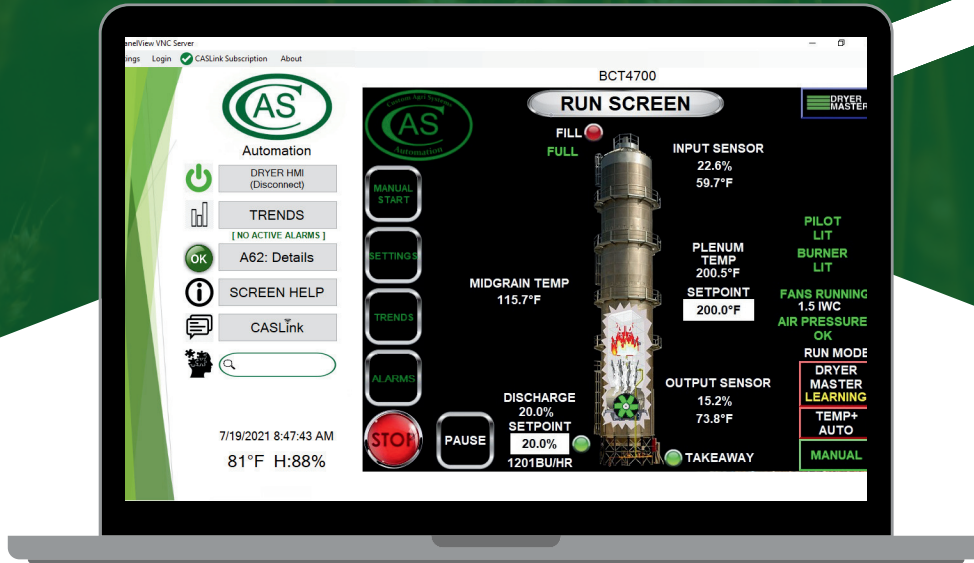

## PC CONTROL

Control Room PC allows the operator full control of the dryer. Along with advanced diagnostics, data acquisition, and on board guides.

## HMI AT DRYER

HMI mounted at the dryer allows for full control and startup. With troubleshooting and diagnostic capabilities.

## MOBILE CONTROL

Mobile Control from any Android or Apple device with an internet connection. Giving the operator full monitoring and control capabilities remotely.